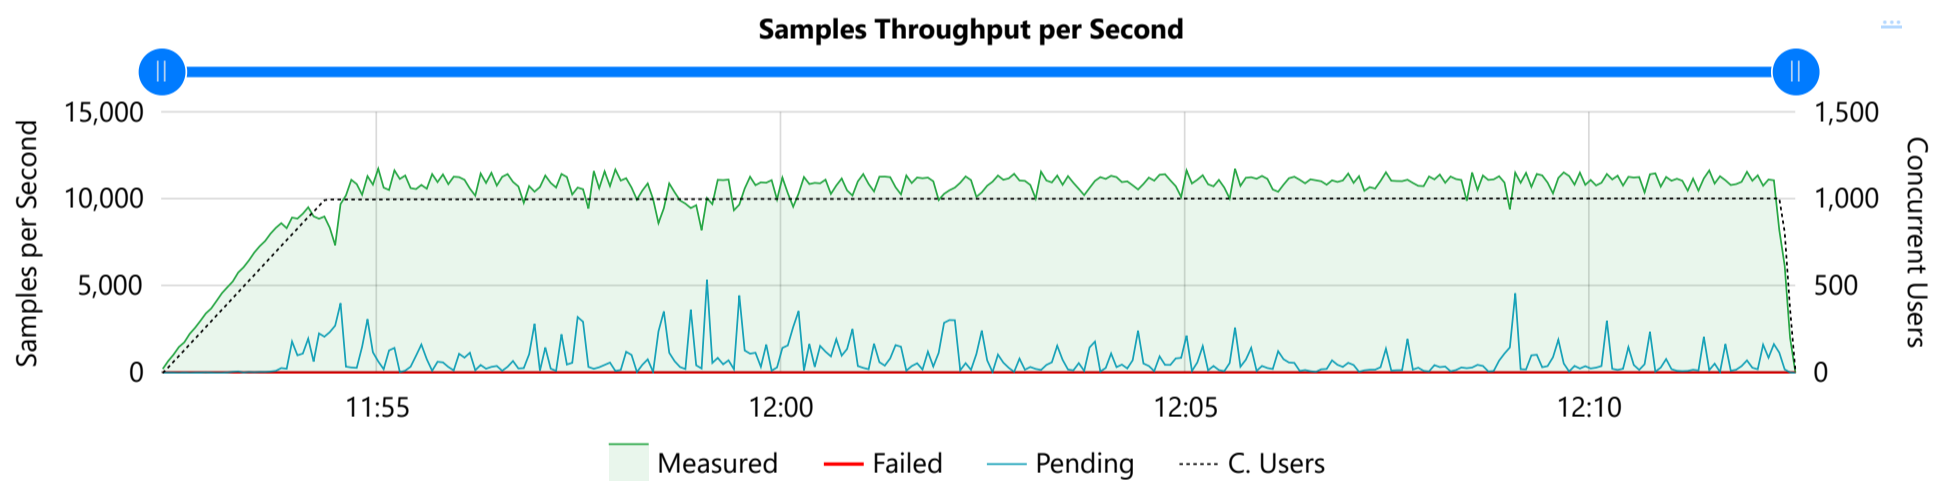

Load Curve

Previous 1 Next

Test Result Detail | Job 255

Annotation FreeBSD

Test Job Properties

Job Description	Tomcat_Docs_02_2May
Local Job Id	255
Remote Job Id	33
Measuring Agent	172.16.0.2:8080
Number of Users	1000
Max. Test Duration (Seconds)	1200
Max. Loops per User	[unlimited]
Loop Iteration Delay (Milliseconds)	1000
Ramp Up Time (Seconds)	120

Summary Statistic

Test Duration	20:12
Measurement Started at	5 May 2022 11:52:16
Measurement Ended at	5 May 2022 12:12:28
Σ Passed Sessions / Failed Sessions	116,716 / 0
Σ Measured Samples / Failed Samples	12,488,914 / 0
Avg. Measured Samples per Second	10,306.1
Max. Concurrent Users	1,006
Max. Pending Samples	5,380
Avg. CPU Load on Measuring Agent	57%

Test-Specific Values

Total Bytes Sent	6,494,387,746 Bytes
Network Throughput	1,365.080 Mbps
Avg. SSL Handshake Time	--- ms

Total Bytes Received	200,379,073,452 Bytes
Avg. TCP Connect Time	0 ms
HTTP Keep-Alive Efficiency	96%