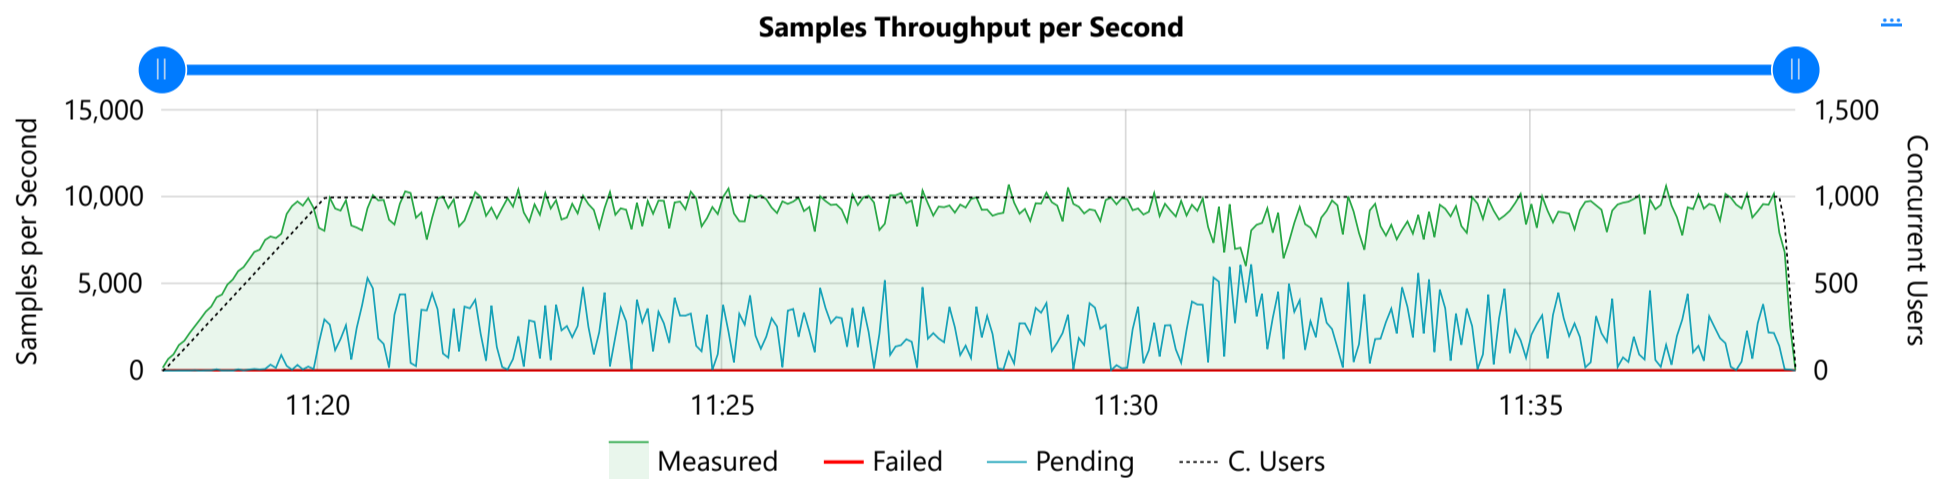

Test Results

Clear All

<input type="checkbox"/>	Job Id↑↓	Job Description	Start At	Duration	Users↑↓	Measured Sa.	Failed Sa.
<input checked="" type="checkbox"/>	254	Tomcat_Docs_02_2May	5 May 2022 11:18:00	20:12	1,000	10,701,618	0

Load Curve

Previous 1 Next

Test Result Detail | Job 254

Annotation Linux

Test Job Properties

Job Description	Tomcat_Docs_02_2May
Local Job Id	254
Remote Job Id	32
Measuring Agent	172.16.0.2:8080
Number of Users	1000
Max. Test Duration (Seconds)	1200
Max. Loops per User	[unlimited]
Loop Iteration Delay (Milliseconds)	1000
Ramp Up Time (Seconds)	120

Summary Statistic

Test Duration	20:12
Measurement Started at	5 May 2022 11:18:00
Measurement Ended at	5 May 2022 11:38:12
Σ Passed Sessions / Failed Sessions	100,014 / 0
Σ Measured Samples / Failed Samples	10,701,618 / 0
Avg. Measured Samples per Second	8,827.5
Max. Concurrent Users	1,004
Max. Pending Samples	6,141
Avg. CPU Load on Measuring Agent	67%

Test-Specific Values

Total Bytes Sent	7,732,440,930 Bytes
Network Throughput	1,182.070 Mbps
Avg. SSL Handshake Time	--- ms

Total Bytes Received	171,393,001,114 Bytes
Avg. TCP Connect Time	0 ms
HTTP Keep-Alive Efficiency	57%